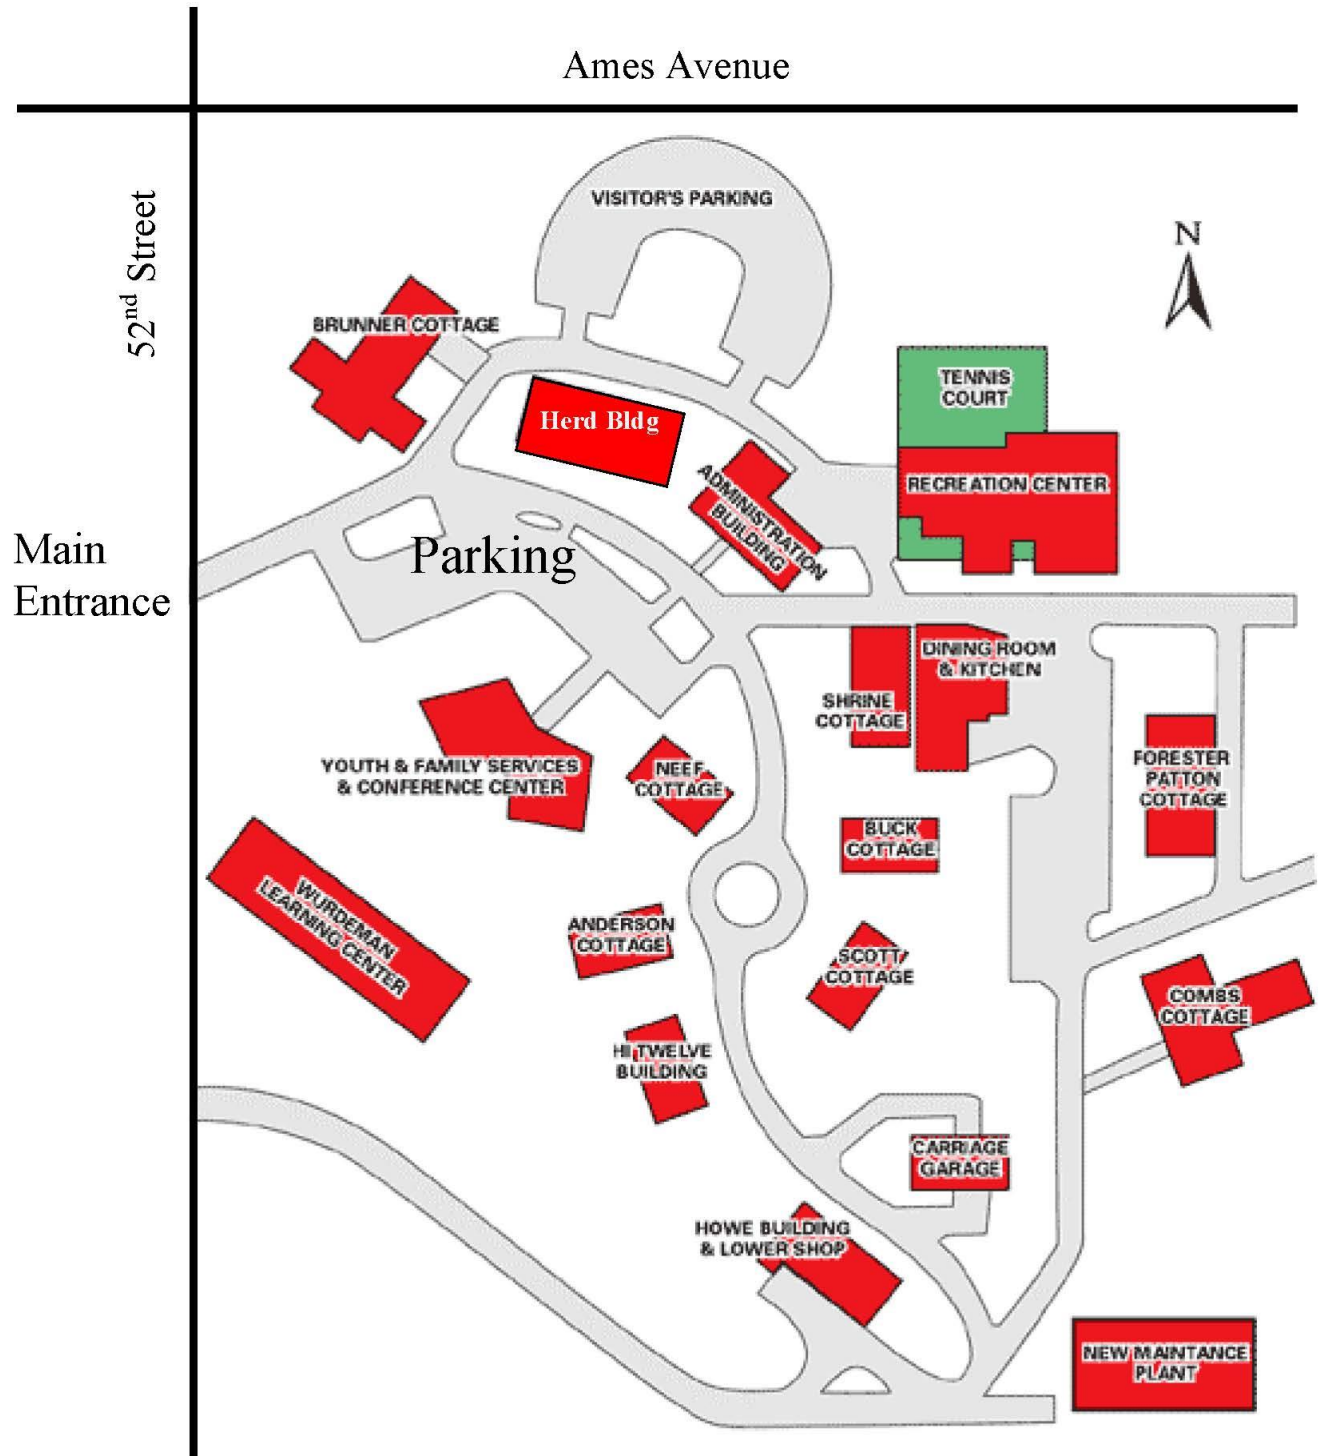

Campus Map

📍 4343 N. 52nd Street, Omaha NE 68104 | 📞 402.457.7000 | 🌐 OHB.org

Transform a Life. Strengthen a Community.